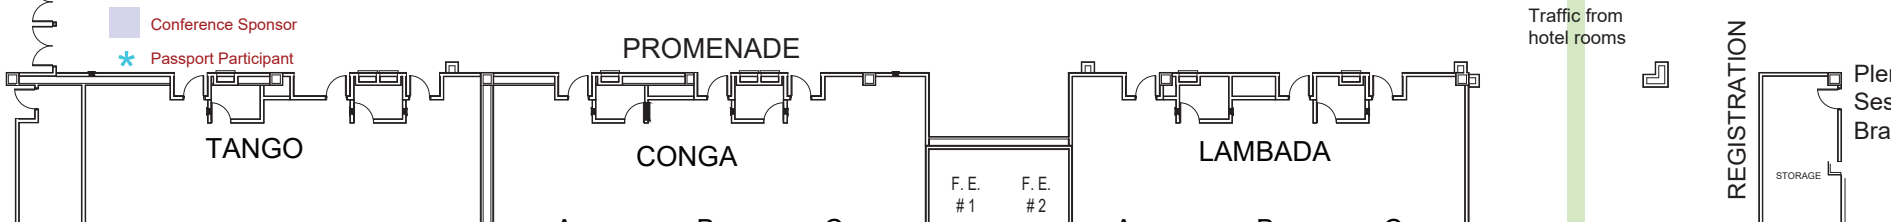

15: POSTER BOARDS

10' x 10' (in feet)
includes one full conference pass
and one exhibit only pass per 10'x10' space

Conference Sponsor
Passport Participant

Traffic from hotel rooms

COCO

Breakfast Session in PALMA

Breakfast/
Concurrent Sessions in TROPICAL

Plenary/ Concurrent Sessions in Brasilia

PDA Universe of Pre-filled Syringes and Injection Devices

October 5-6, 2020 | Rio Hotel & Casino | Las Vegas, NV

RIO ALL-SUITE HOTEL & CASINO